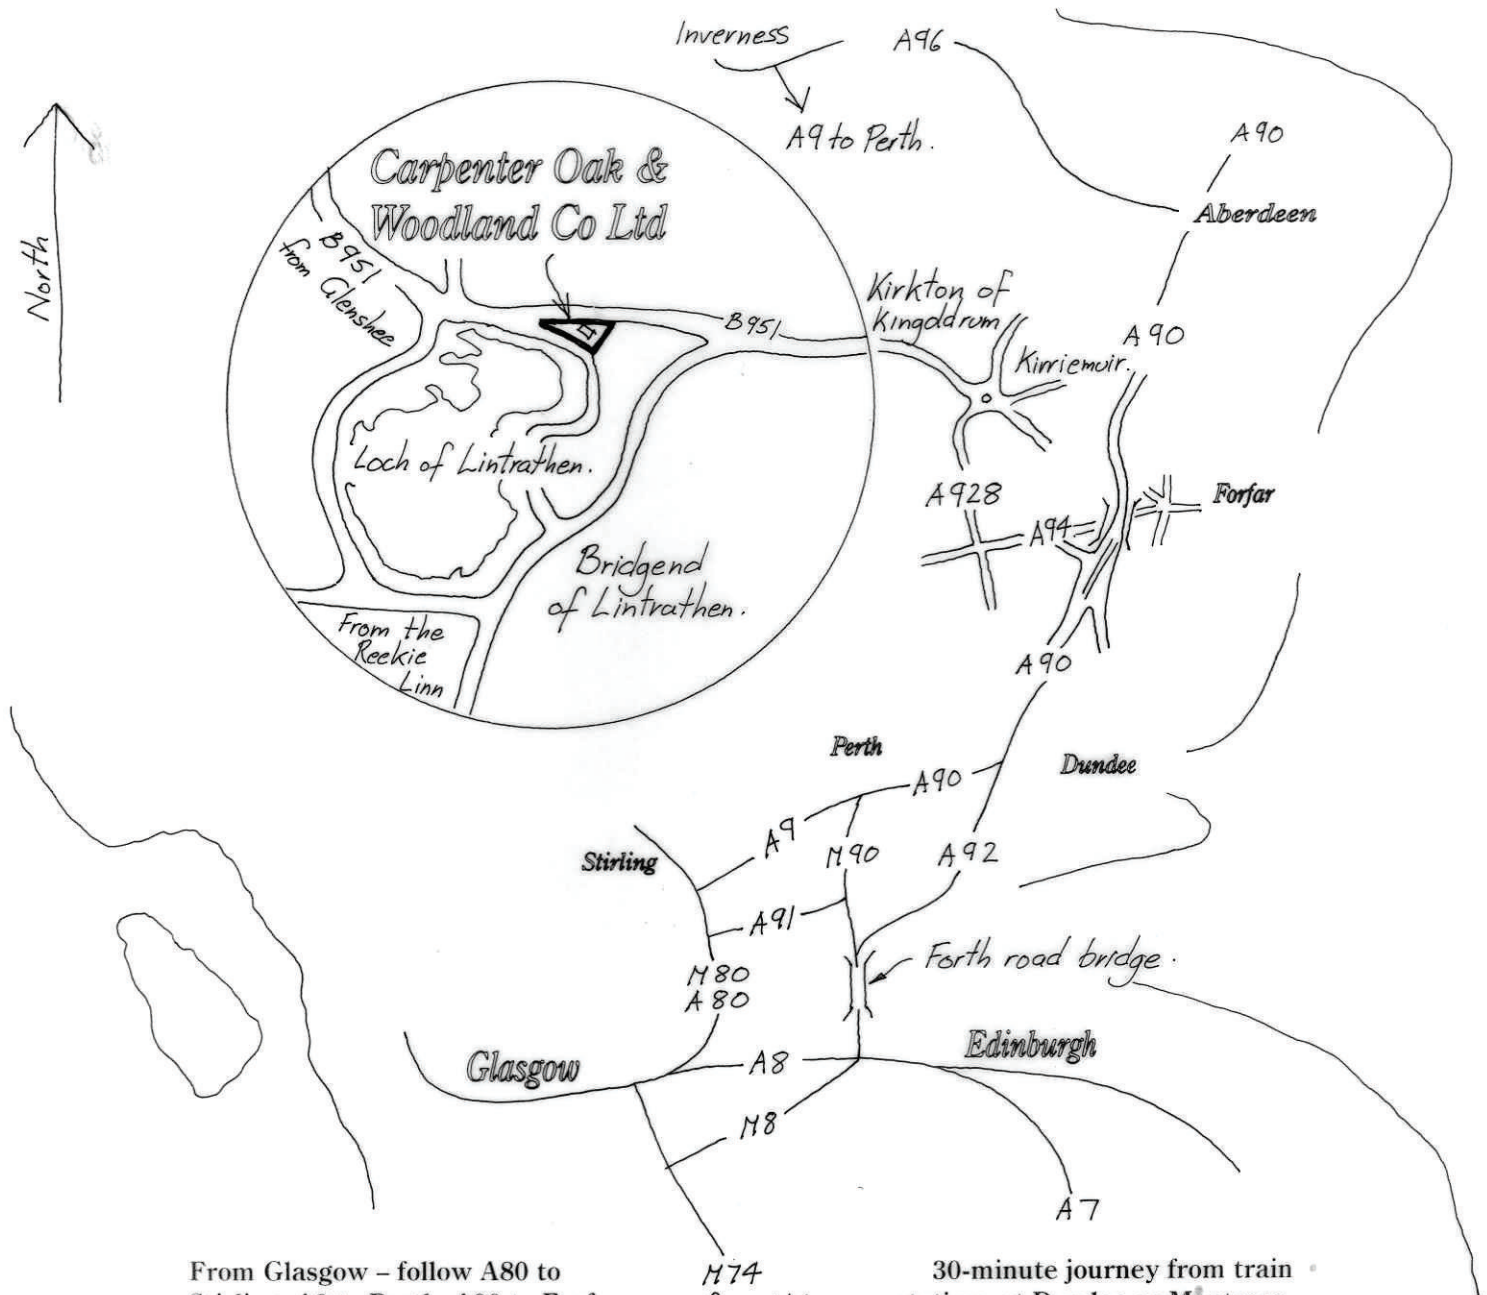

Carpenter Oak & Woodland Co. Ltd.

Scotland

From Glasgow - follow A80 to Stirling, A9 to Perth, A90 to Forfar, A928 to Kirriemuir, B951 to Kirkton of Kingoldrum and on to Lintrathen.

From Edinburgh - Take M9 then the A 90 Forth road bridge on to the M90 to Perth and then as above.

From Aberdeen - Take A90 to Forfar and then as above

M74
from M6

30-minute journey from train stations at Dundee or Montrose.

Our postal address is: -

The Framing Yard
Loch of Lintrathen
KIRRIEMUIR
Angus DD8 5JA
Scotland